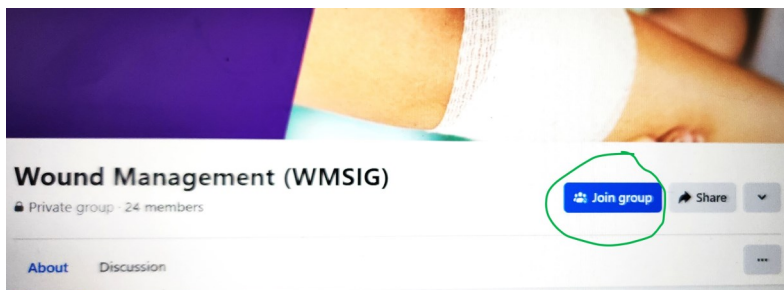

How to join the **NEW** WMSIG Facebook Page!

Scan Me!

This QR code takes you to the new ACEWM Facebook page.

Click on the “About” tab (circled in red in the right picture).

Next, scroll down to find the “Groups” section and select the WMSIG page and click on that (circled right in orange).

Request to join or follow that page (circled in the left in green). Your request may take several days to process.

Welcome to the new page!!!